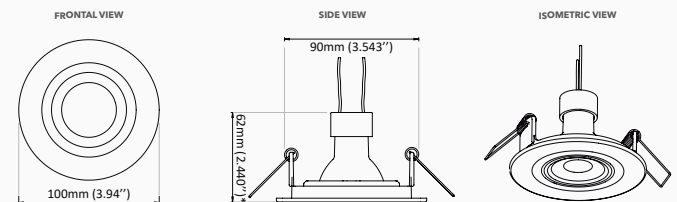

TRIM MR16/PAR16

90+ LIGHTING

**CLICK
SYSTEM**

**ORBITAL
FOCUS**

**INSTALLATION THROUGH
SPRING CLIPS**

*Spring clips included.

**COMPATIBLE WITH
MR16/PAR16
(GU5.3 OR GU10 BASE)**

SKU	SHAPE	FACE	COLOR
SE-350.136	ROUND	FLAT	●
SE-350.135	ROUND	FLAT	○
SE-350.138	ROUND	RECESSED	●
SE-350.137	ROUND	RECESSED	○
SE-350.131	SQUARE	FLAT	●
SE-350.130	SQUARE	FLAT	○
SE-350.133	SQUARE	RECESSED	●
SE-350.132	SQUARE	RECESSED	○
SE-350.134	SQUARE	RECESSED	◉
SE-350.148	CONNECTION SYSTEM KIT		
SE-350.128	E26/GU10 ADAPTER		

CONNECTION SYSTEM KIT SOLD SEPARATELY.
SOCKET NOT INCLUDED.
LAMP AND ADAPTER SOLD SEPARATELY.

In order to complete the fixture, you must purchase trim, lamp and adapter.

TECHNICAL DRAWING

RECESSED

SQUARE

ROUND

FLAT

SQUARE

ROUND

*Measurement based on 90+ Lighting lamps, niche depth may vary according to lamp model and brand.

USE ONLY WITH LED LAMPS