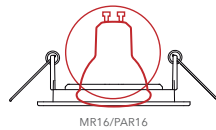

TRIM MR16/PAR16

90+ LIGHTING

**CLICK
SYSTEM**

**ORBITAL
FOCUS**

**INSTALLATION THROUGH
SPRING CLIPS**

*Spring clips included.

**COMPATIBLE WITH
MR16/PAR16
(GU5.3 OR GU10 BASE)**

SKU	SHAPE	FACE	COLOR
SE-350.136	ROUND	FLAT	●
SE-350.135	ROUND	FLAT	○
SE-350.138	ROUND	RECESSED	●
SE-350.137	ROUND	RECESSED	○
SE-350.131	SQUARE	FLAT	●
SE-350.130	SQUARE	FLAT	○
SE-350.133	SQUARE	RECESSED	●
SE-350.132	SQUARE	RECESSED	○
SE-350.134	SQUARE	RECESSED	◉
SE-350.148	CONNECTION SYSTEM KIT		
SE-350.128	E26/GU10 ADAPTER		

CONNECTION SYSTEM KIT SOLD SEPARATELY.
SOCKET NOT INCLUDED.
LAMP AND ADAPTER SOLD SEPARATELY.

In order to complete the fixture, you must purchase trim, lamp and adapter.

TECHNICAL DRAWING

RECESSED

SQUARE

ROUND

FLAT

SQUARE

ROUND

*Measurement based on 90+ Lighting lamps, niche depth may vary according to lamp model and brand.

USE ONLY WITH LED LAMPS