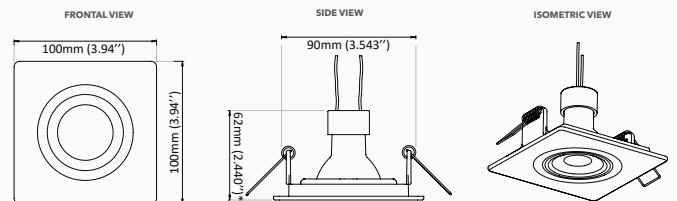

TRIM MR16/PAR16

90+ LIGHTING

**CLICK
SYSTEM**

**ORBITAL
FOCUS**

**INSTALLATION THROUGH
SPRING CLIPS**

*Spring clips included.

**COMPATIBLE WITH
MR16/PAR16
(GU5.3 OR GU10 BASE)**

SKU	SHAPE	FACE	COLOR
SE-350.136	ROUND	FLAT	●
SE-350.135	ROUND	FLAT	○
SE-350.138	ROUND	RECESSED	●
SE-350.137	ROUND	RECESSED	○
SE-350.131	SQUARE	FLAT	●
SE-350.130	SQUARE	FLAT	○
SE-350.133	SQUARE	RECESSED	●
SE-350.132	SQUARE	RECESSED	○
SE-350.134	SQUARE	RECESSED	◉
SE-350.148	CONNECTION SYSTEM KIT		
SE-350.128	E26/GU10 ADAPTER		

CONNECTION SYSTEM KIT SOLD SEPARATELY.
SOCKET NOT INCLUDED.
LAMP AND ADAPTER SOLD SEPARATELY.

In order to complete the fixture, you must purchase trim, lamp and adapter.

TECHNICAL DRAWING

RECESSED

SQUARE

ROUND

FLAT

SQUARE

ROUND

*Measurement based on 90+ Lighting lamps, niche depth may vary according to lamp model and brand.

USE ONLY WITH LED LAMPS