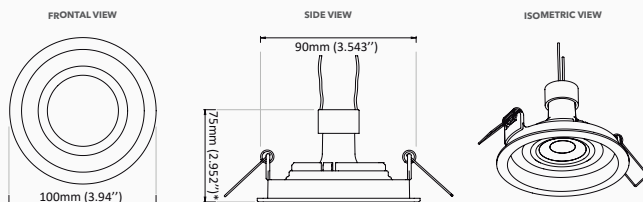

TRIM MR16/PAR16

90+ LIGHTING

**CLICK
SYSTEM**

**ORBITAL
FOCUS**

**INSTALLATION THROUGH
SPRING CLIPS**

*Spring clips included.

**COMPATIBLE WITH
MR16/PAR16
(GU5.3 OR GU10 BASE)**

SKU	SHAPE	FACE	COLOR
SE-350.136	ROUND	FLAT	●
SE-350.135	ROUND	FLAT	○
SE-350.138	ROUND	RECESSED	●
SE-350.137	ROUND	RECESSED	○
SE-350.131	SQUARE	FLAT	●
SE-350.130	SQUARE	FLAT	○
SE-350.133	SQUARE	RECESSED	●
SE-350.132	SQUARE	RECESSED	○
SE-350.134	SQUARE	RECESSED	◉
SE-350.148	CONNECTION SYSTEM KIT		
SE-350.128	E26/GU10 ADAPTER		

CONNECTION SYSTEM KIT SOLD SEPARATELY.
SOCKET NOT INCLUDED.
LAMP AND ADAPTER SOLD SEPARATELY.

In order to complete the fixture, you must purchase trim, lamp and adapter.

TECHNICAL DRAWING

RECESSED

SQUARE

ROUND

FLAT

SQUARE

ROUND

*Measurement based on 90+ Lighting lamps, niche depth may vary according to lamp model and brand.

USE ONLY WITH LED LAMPS