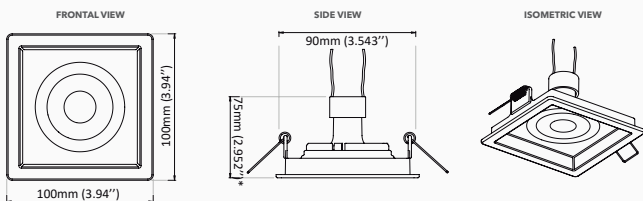

TRIM MR16/PAR16

90+ LIGHTING

**CLICK
SYSTEM**

**ORBITAL
FOCUS**

**INSTALLATION THROUGH
SPRING CLIPS**

*Spring clips included.

**COMPATIBLE WITH
MR16/PAR16
(GU5.3 OR GU10 BASE)**

SKU	SHAPE	FACE	COLOR
SE-350.136	ROUND	FLAT	●
SE-350.135	ROUND	FLAT	○
SE-350.138	ROUND	RECESSED	●
SE-350.137	ROUND	RECESSED	○
SE-350.131	SQUARE	FLAT	●
SE-350.130	SQUARE	FLAT	○
SE-350.133	SQUARE	RECESSED	●
SE-350.132	SQUARE	RECESSED	○
SE-350.134	SQUARE	RECESSED	◉
SE-350.148	CONNECTION SYSTEM KIT		
SE-350.128	E26/GU10 ADAPTER		

CONNECTION SYSTEM KIT SOLD SEPARATELY.
SOCKET NOT INCLUDED.
LAMP AND ADAPTER SOLD SEPARATELY.

In order to complete the fixture, you must purchase trim, lamp and adapter.

TECHNICAL DRAWING

RECESSED

SQUARE

ROUND

FLAT

SQUARE

ROUND

*Measurement based on 90+ Lighting lamps, niche depth may vary according to lamp model and brand.

USE ONLY WITH LED LAMPS