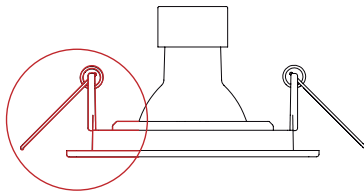

TRIM MR16/PAR16

90+ LIGHTING

**CLICK
SYSTEM**

**ORBITAL
FOCUS**

**INSTALLATION THROUGH
SPRING CLIPS**

*Spring clips included.

**COMPATIBLE WITH
MR16/PAR16
(GU5.3 OR GU10 BASE)**

SKU	SHAPE	FACE	COLOR
SE-350.136	ROUND	FLAT	●
SE-350.135	ROUND	FLAT	○
SE-350.138	ROUND	RECESSED	●
SE-350.137	ROUND	RECESSED	○
SE-350.131	SQUARE	FLAT	●
SE-350.130	SQUARE	FLAT	○
SE-350.133	SQUARE	RECESSED	●
SE-350.132	SQUARE	RECESSED	○
SE-350.134	SQUARE	RECESSED	◉
SE-350.148	CONNECTION SYSTEM KIT		
SE-350.128	E26/GU10 ADAPTER		

CONNECTION SYSTEM KIT SOLD SEPARATELY.
SOCKET NOT INCLUDED.
LAMP AND ADAPTER SOLD SEPARATELY.

In order to complete the fixture, you must purchase trim, lamp and adapter.

TECHNICAL DRAWING

RECESSED

SQUARE

ROUND

FLAT

SQUARE

ROUND

*Measurement based on 90+ Lighting lamps, niche depth may vary according to lamp model and brand.

USE ONLY WITH LED LAMPS