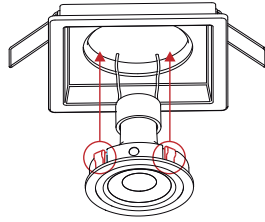

TRIM MR16/PAR16

90+ LIGHTING

**CLICK
SYSTEM**

**ORBITAL
FOCUS**

**INSTALLATION THROUGH
SPRING CLIPS**

*Spring clips included.

**COMPATIBLE WITH
MR16/PAR16
(GU5.3 OR GU10 BASE)**

SKU	SHAPE	FACE	COLOR
SE-350.136	ROUND	FLAT	●
SE-350.135	ROUND	FLAT	○
SE-350.138	ROUND	RECESSED	●
SE-350.137	ROUND	RECESSED	○
SE-350.131	SQUARE	FLAT	●
SE-350.130	SQUARE	FLAT	○
SE-350.133	SQUARE	RECESSED	●
SE-350.132	SQUARE	RECESSED	○
SE-350.134	SQUARE	RECESSED	◉
SE-350.148	CONNECTION SYSTEM KIT		
SE-350.128	E26/GU10 ADAPTER		

CONNECTION SYSTEM KIT SOLD SEPARATELY.
SOCKET NOT INCLUDED.
LAMP AND ADAPTER SOLD SEPARATELY.

In order to complete the fixture, you must purchase trim, lamp and adapter.

TECHNICAL DRAWING

RECESSED

SQUARE

ROUND

FLAT

SQUARE

ROUND

*Measurement based on 90+ Lighting lamps, niche depth may vary according to lamp model and brand.

USE ONLY WITH LED LAMPS