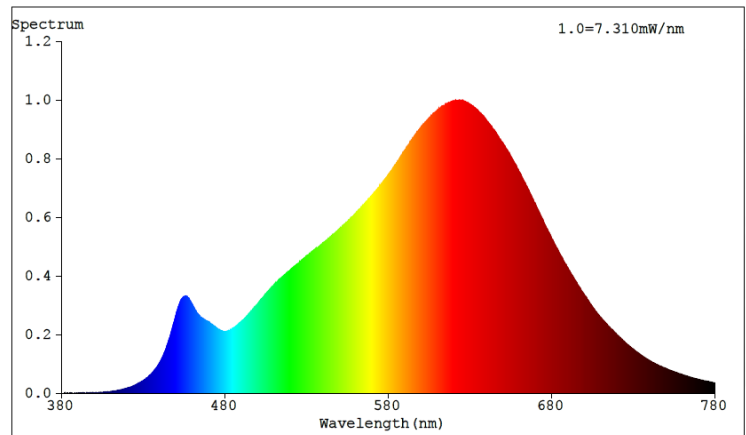

SPECTRAL DISTRIBUTION