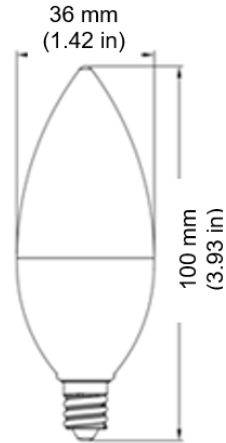

#### INTENDED USE AND APPLICATIONS

40W incandescent replacement. Intended for use in E12 compatible existing fixtures and table lamps. Suitable for dry or damp locations. Not for use in fully enclosed fixtures. Remove or do not use any optional glass lens in front of lamp.

## DIMENSIONS