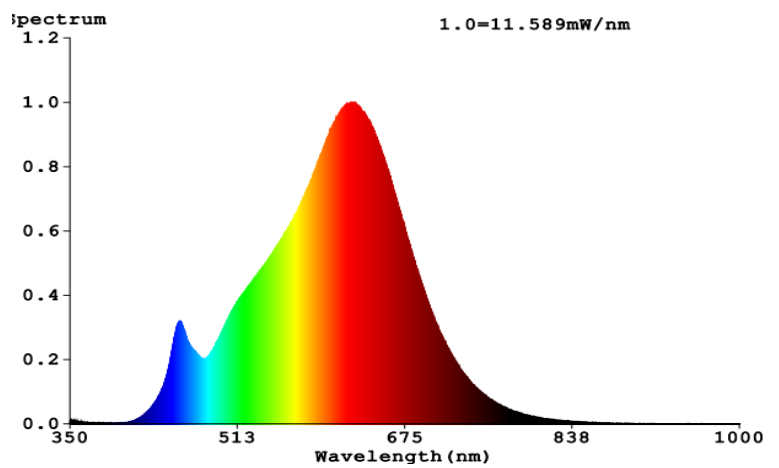

DIMENSIONS

LUMINOUS INTENSITY

SPECTRAL DISTRIBUTION

RA – CHART: 90

CRI VALUES | R1-R15