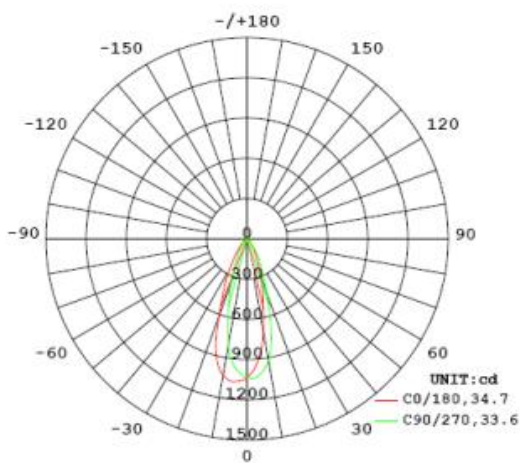

DIMENSIONS

LUMINOUS INTENSITY

SPECTRAL DISTRIBUTION

RA – CHART: 90

CRI VALUES | R1-R15