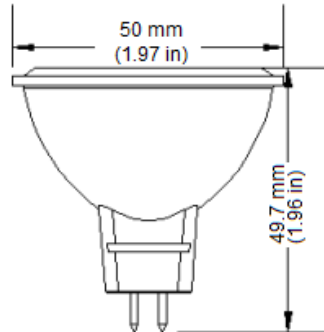

DIMENSIONS