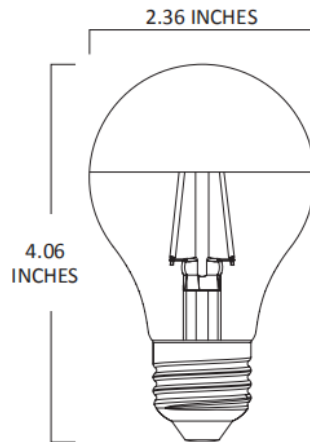

INTENDED USE AND APPLICATIONS

40W incandescent replacement.

Intended for use in E26 compatible existing fixtures and table lamps.

Suitable for dry or damp locations.

Not for use in fully enclosed fixtures.

Remove or do not use any optional glass lens in front of lamp.

GENERAL SPECIFICATIONS

Electrical Specifications		Operating Temperature		Mechanical Spec.	
Wattage: 6.2W	Voltage: 120V	Minimum: -20°C		Measures: 2.36in X 4.06in	
Power Factor: >0.8	Frequency: 60Hz	Maximum: 40°C		Weight: 1.23oz	

90+ LIGHTING A19 SILVER TIP 6.2W

DIMENSIONS

Luminous Intensity

Spectral Distribution

RA – CHART: 92

CRI VALUES | R1-R15