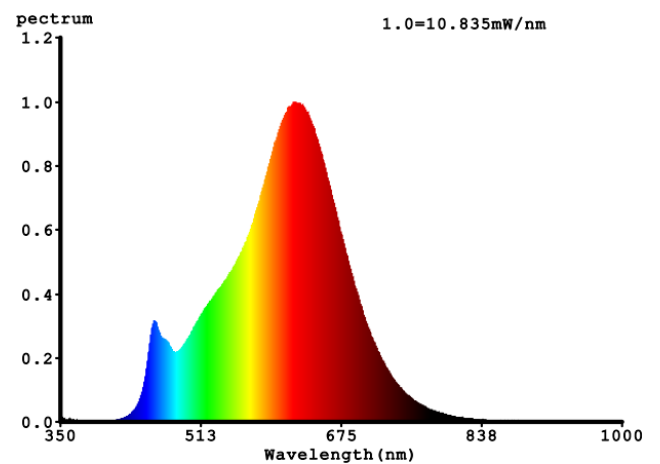

90+ LIGHTING A19 SILVER TIP 6.2W

DIMENSIONS

Luminous Intensity

Spectral Distribution

RA – CHART: 92

CRI VALUES | R1-R15