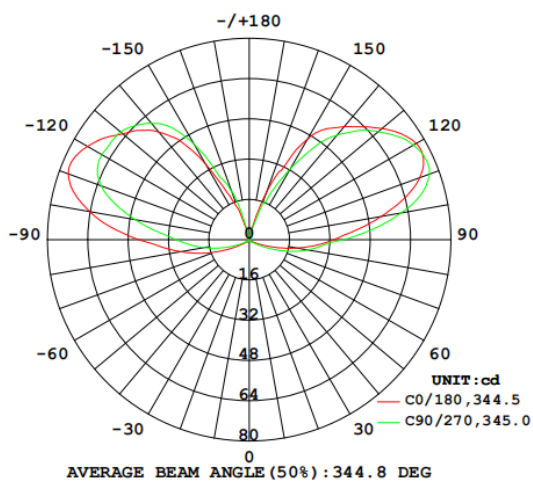

Remove or do not use any optional glass lens in front of lamp.

GENERAL SPECIFICATIONS

Electrical Specifications		Operating Temperature		Mechanical Spec.	
Wattage: 6.2W	Voltage: 120V	Minimum: -20°C		Measures: 2.36in X 4.06in	
Power Factor: >0.8	Frequency: 60Hz	Maximum: 40°C		Weight: 1.23oz	

90+ LIGHTING A19 SILVER TIP 6.2W

DIMENSIONS

Luminous Intensity

Spectral Distribution

RA – CHART: 92

CRI VALUES | R1-R15