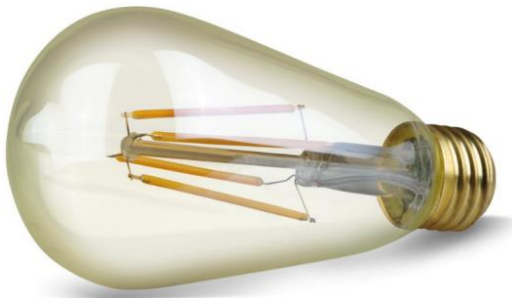

# ST19 GOLDEN 7W

<b>UL NO.</b>	E481445
<b>OUTPUT</b>	600 lumens
<b>COLOR TEMPERATURE</b>	2200K
<b>WATTS</b>	7
<b>DISTRIBUTION</b>	300°
<b>EFFICACY</b>	114 lm/W
<b>APPLICATION</b>	Incandescent replacement for indoor dry/damp applications requiring high color quality and efficacy.